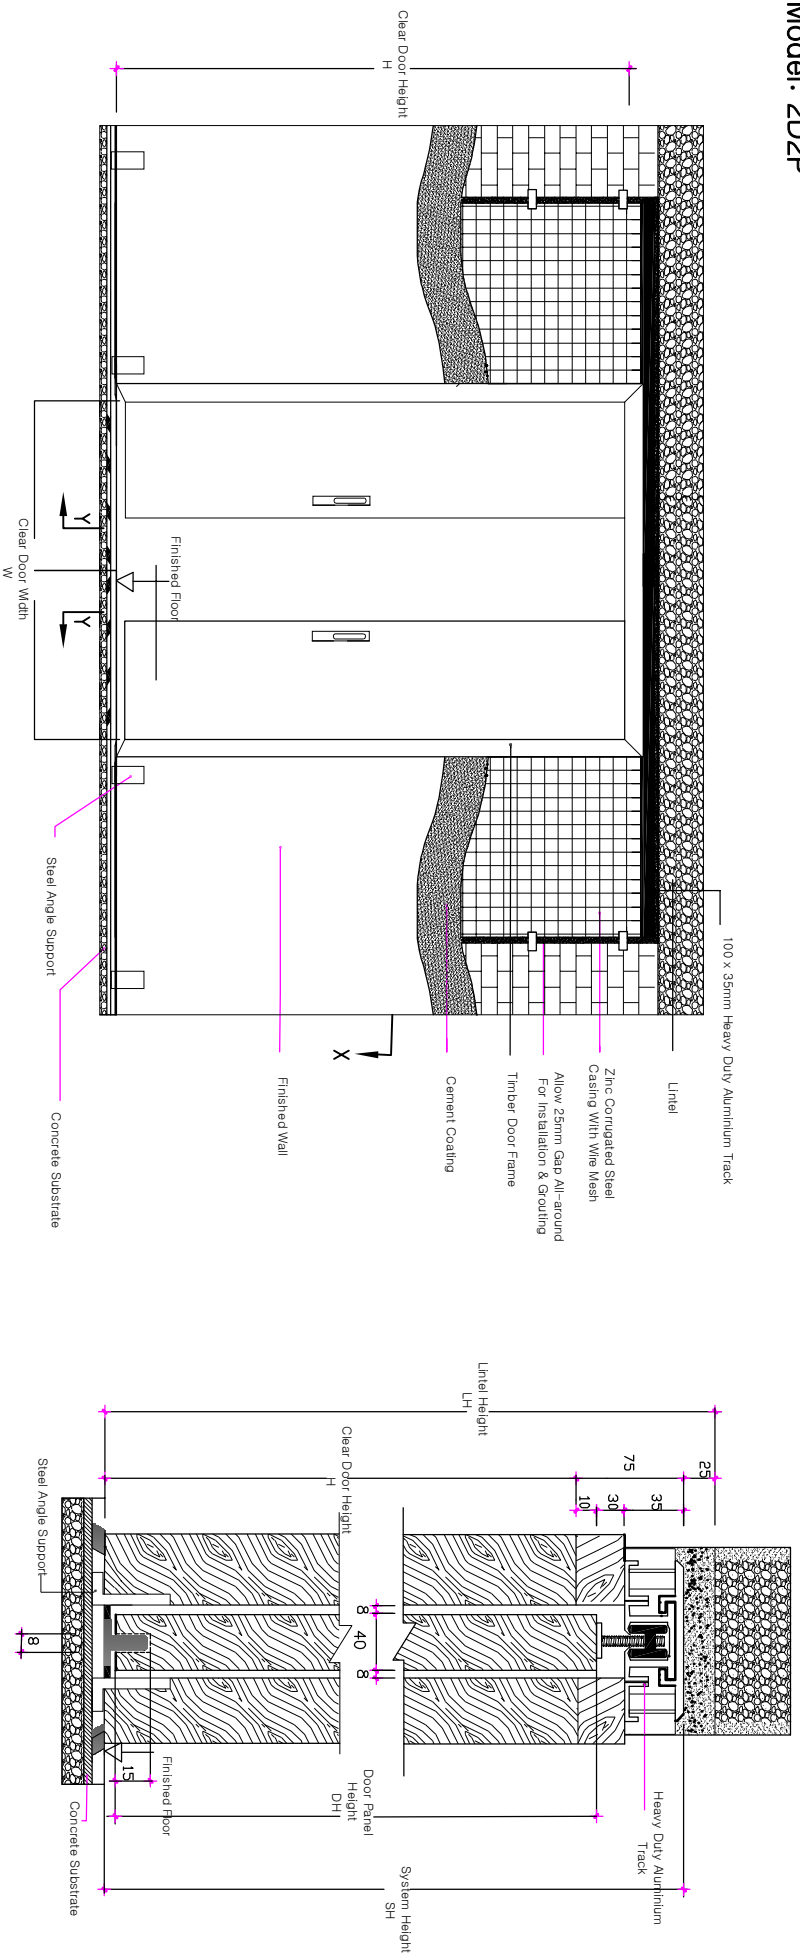

Concealtec Pocket Door System Model: 2D2P

Concealtec Building Products	
Tel: 0756 3899821 Fax: 0756 3888920	
www.concealtec.com	
Date:	No.
Project Name:	
Prepared By:	
Contact Person:	