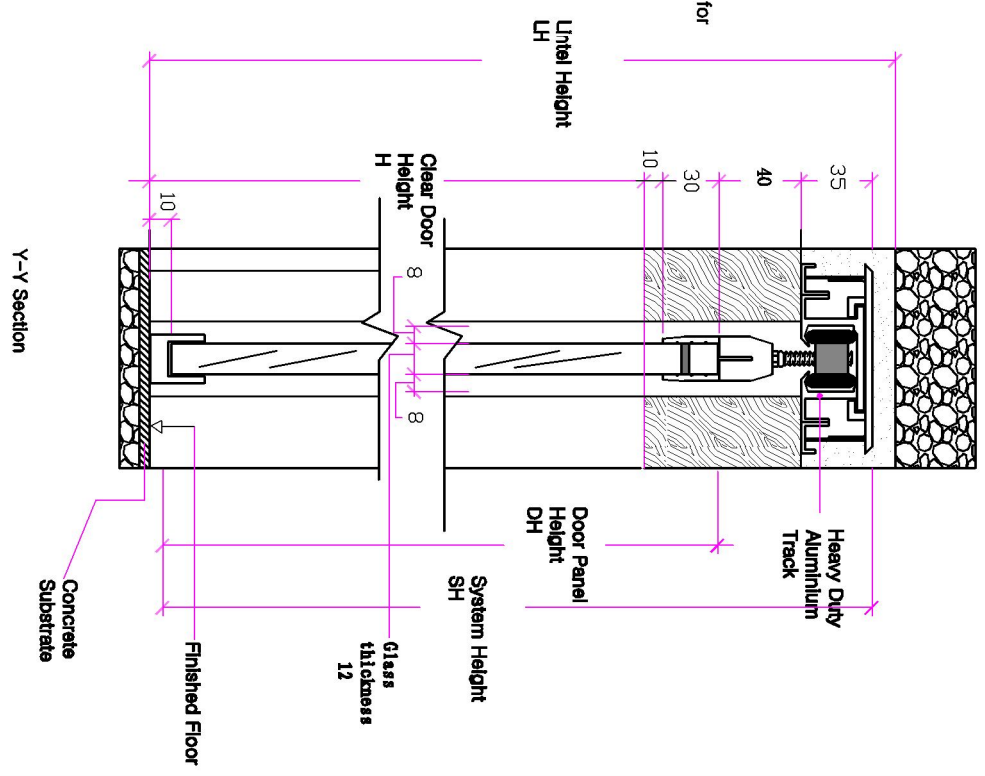

Concealtec Pocket Door System Model: 1G1P

Concealtec Building Products
 Tel: 0756 3899821 Fax: 0756 3899820
 www.concealtec.com

No. _____
 Date: _____
 Project Name: _____
 Prepared By: _____
 Contact Person: _____