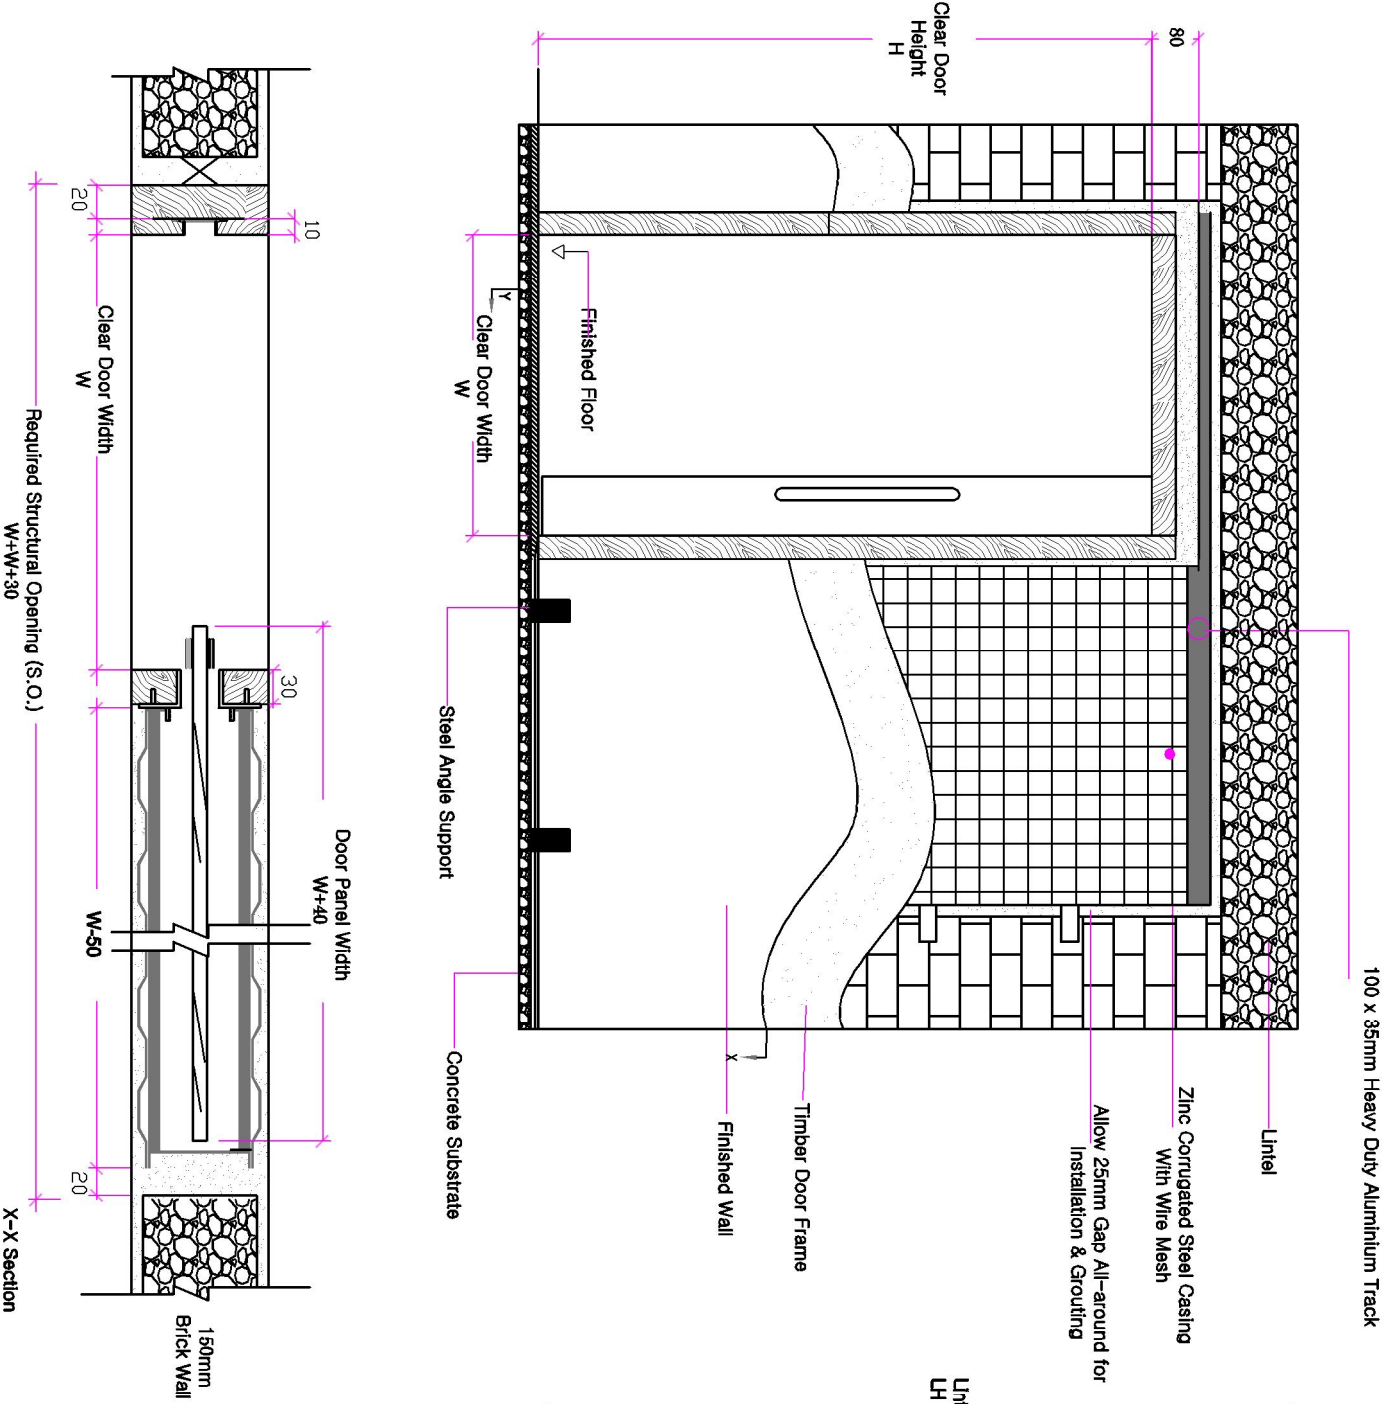

Concealtec Pocket Door System Model: 1G1P

Concealtec Building Products
 Tel: 0756 3899821 Fax: 0756 3899820
 www.concealtec.com

No. _____
 Date: _____
 Project Name: _____
 Prepared By: _____
 Contact Person: _____