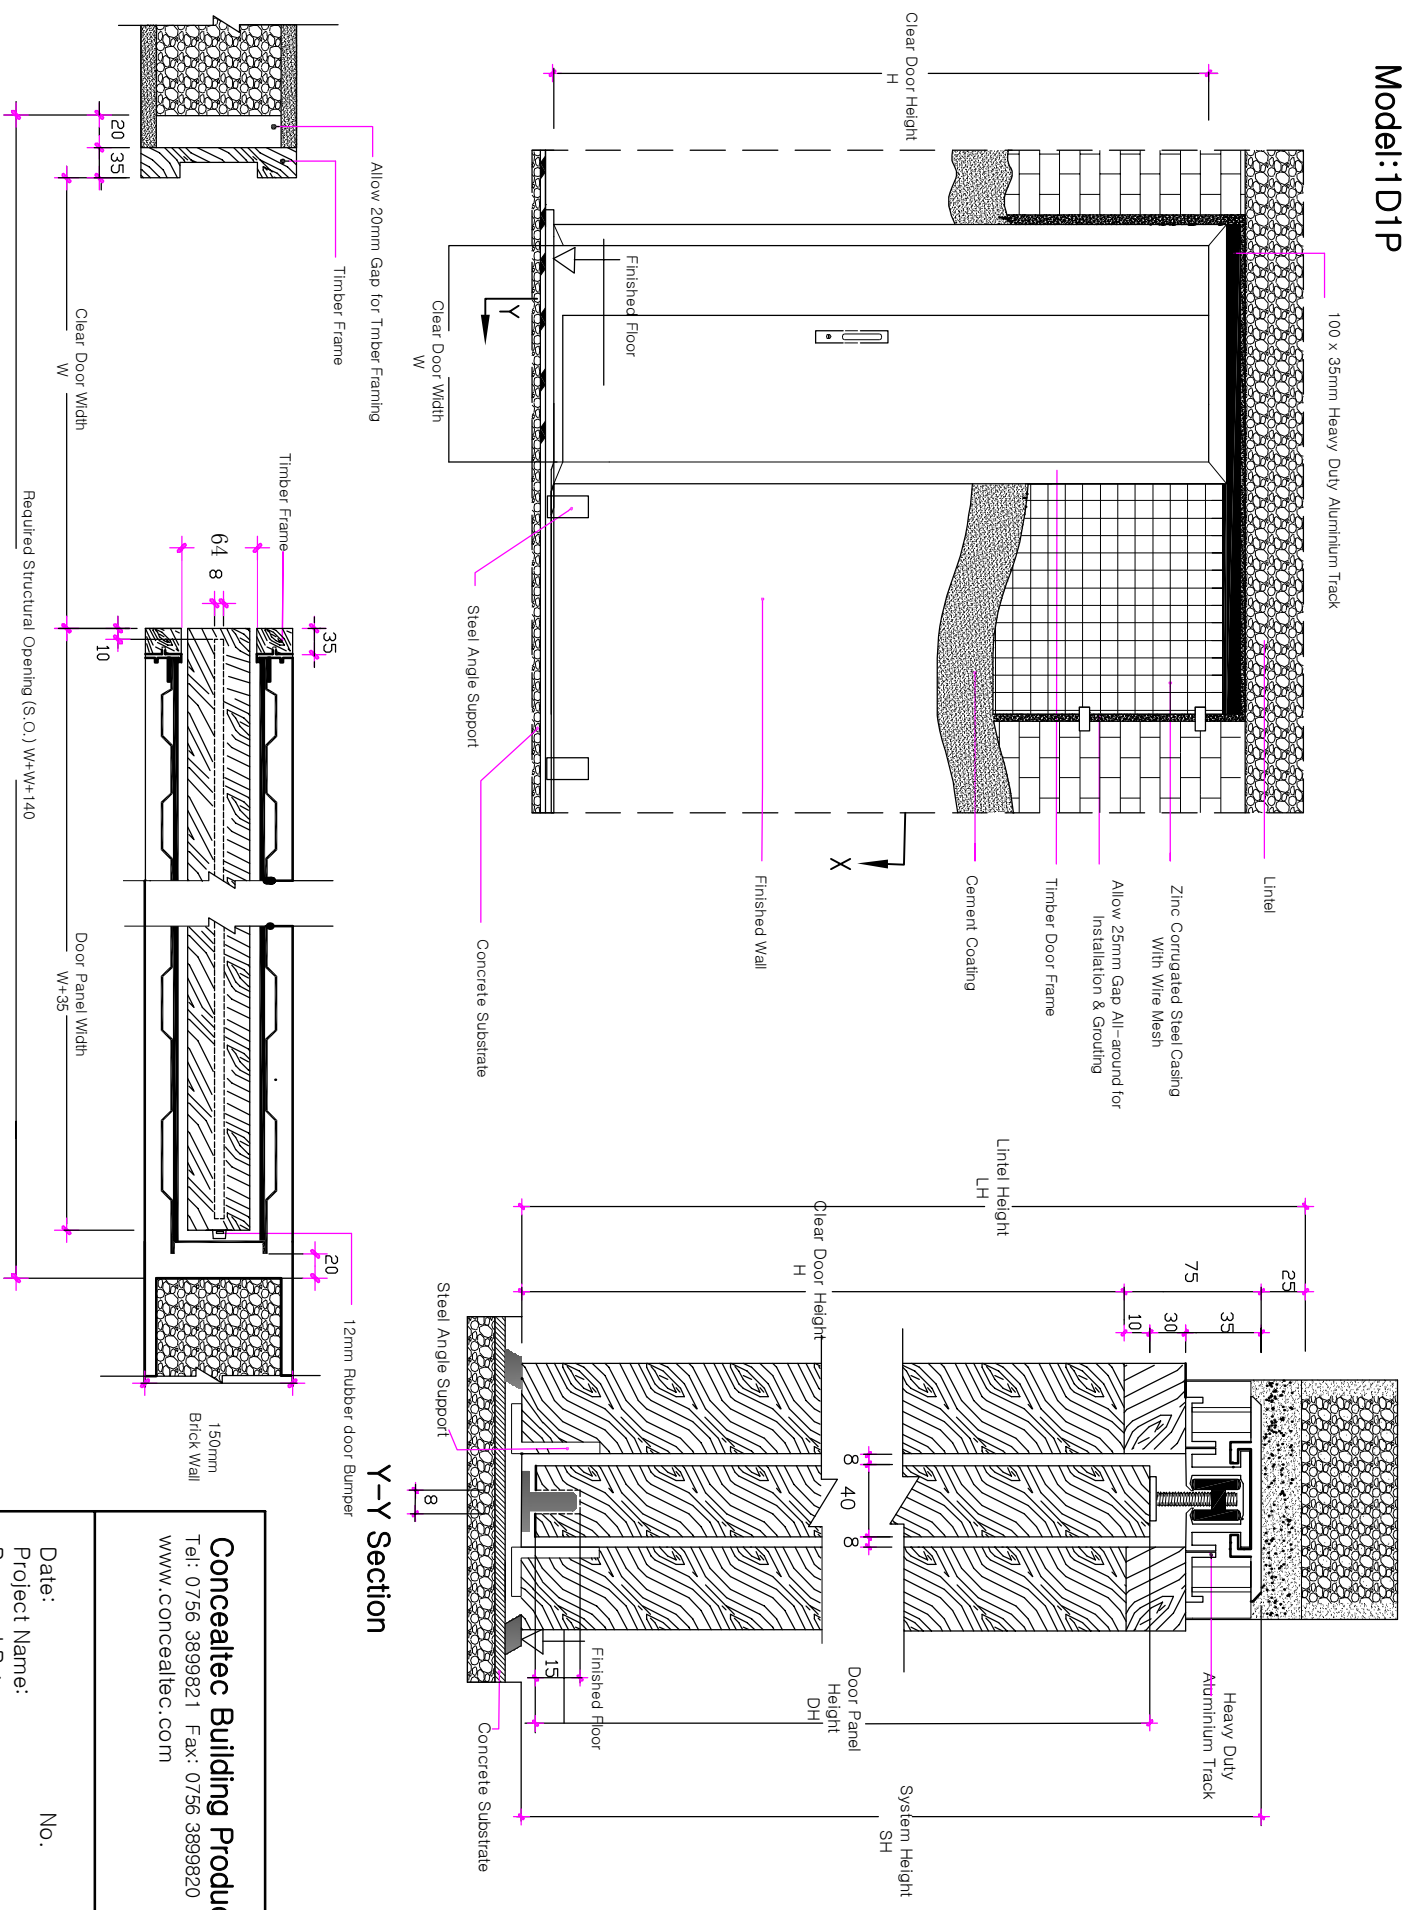

Concealtac Pocket Door System Model: 1D1P

X-X Section

Y-Y Section

<p>Concealtac Building Product Tel: 0756 3899821 Fax: 0756 3899820 www.concealtac.com</p>	
<p>Date: Project Name: Prepared By: Contact Person:</p>	<p>No.</p>