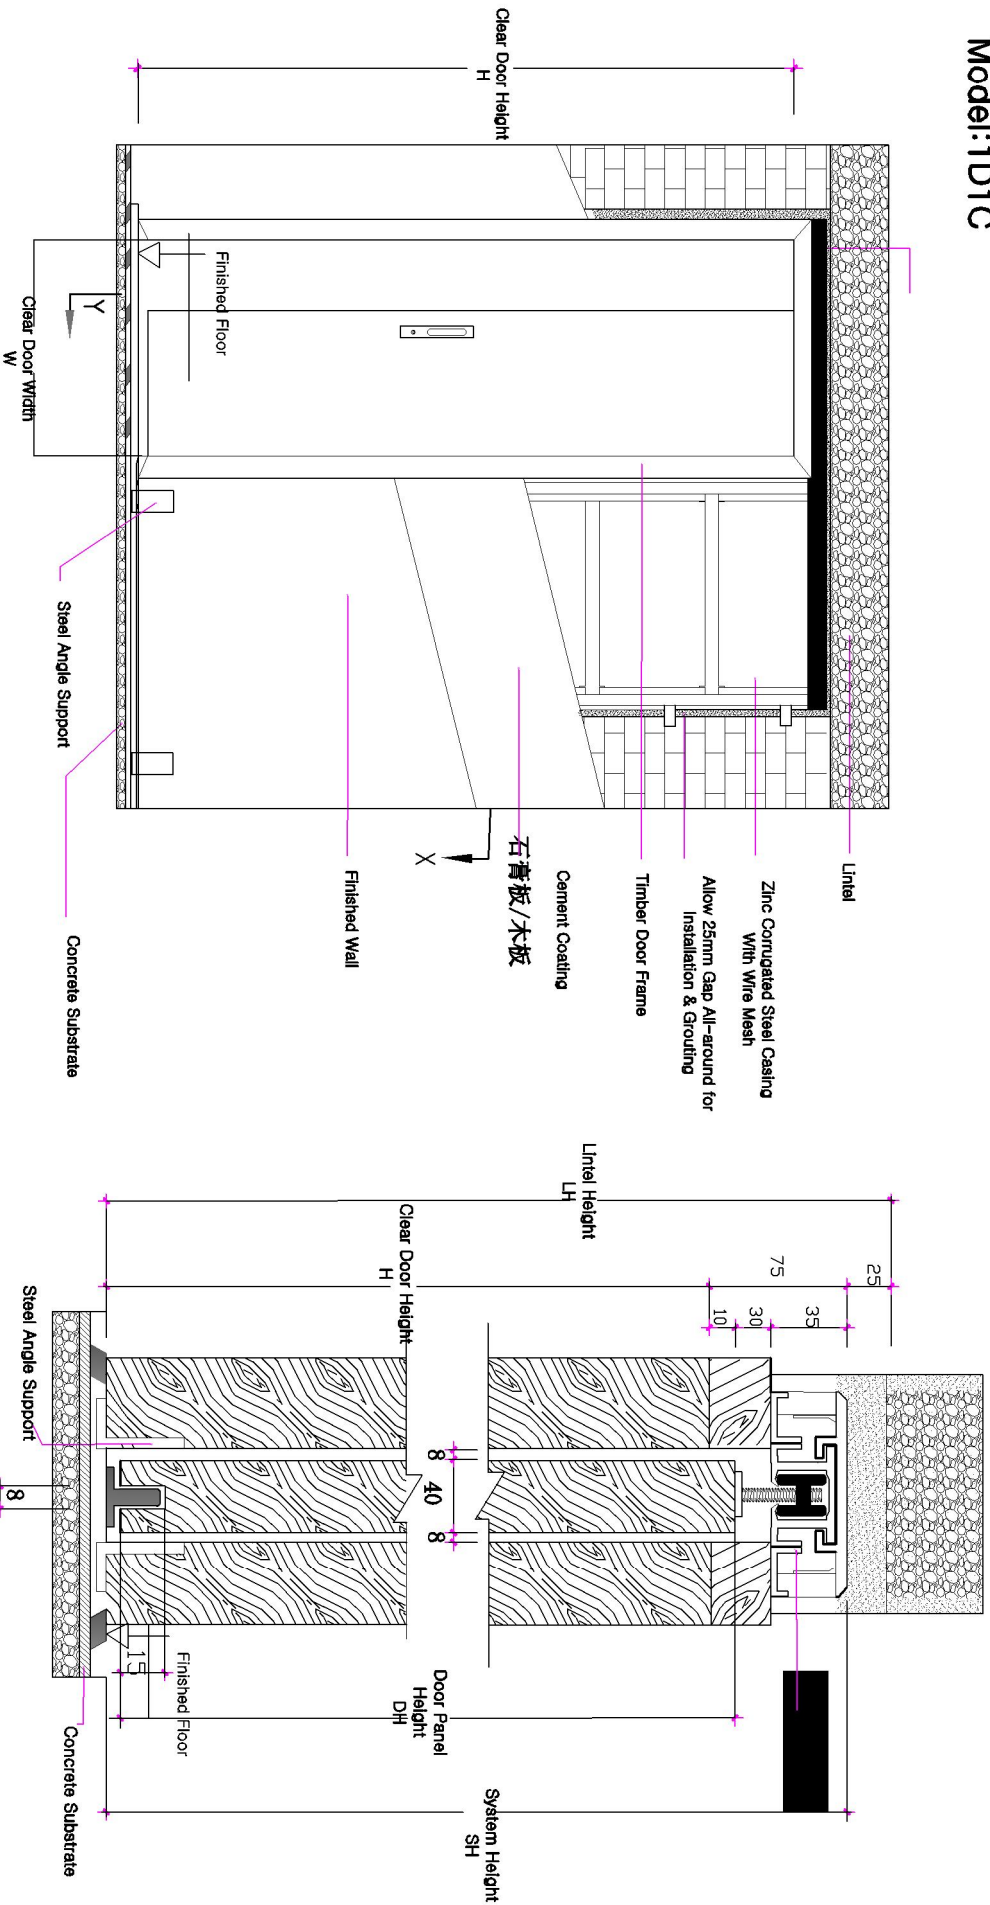

Concealtec Pocket Door System Model: 1D1C

X-X Section

Y-Y Section

Concealtec Building Products
 Tel: 0756 3898821 Fax: 0756 3898820
 www.concealtec.com